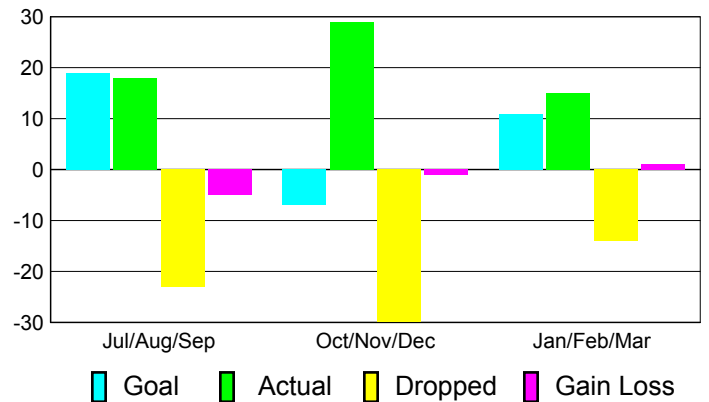

Membership Results 2010-2011

Goal, New, Dropped, Gain/Loss

Comparison of Membership Gain/Loss

Current Year Compared to the Previous Year